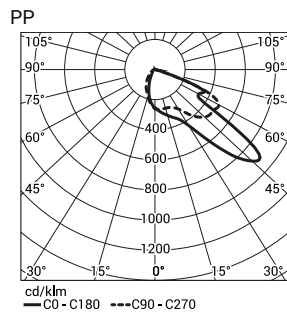

Luminaire CUT LED in standard has following functions of intelligent power supply:

- Connection to outside control system by DALI interface (operation of analog signal 1-10V as an option),
- Possibility of programming multistage dimming of luminaire, up to 5 intervals in the range of from 10 to 100% of nominal power,
- Temperature protection of LED module (from overheating) in case of unintentional luminaire operation during the,
- Regulation of power / luminous flux – the option of setting another value than the catalogue in the range of 30-100% of nominal one,

Accetable quantity of luminaires CUT LED on one circuit, protected by:

Overcurrent switches MCB type B or C

Luminaire	Typ	2A	4A	6A	10A	16A	20A	25A
CUT LED 24, 36W	B	2	5	10	16	26	32	40
	C	2	10	15	27	44	54	67
CUT LED 48, 72W	B	1	2	4	6	11	13	17
	C	1	4	6	11	18	22	28

Fuse – type gG and GL

Luminaire	2A	4A	6A	10A	16A	20A	25A
CUT LED 24, 36W	4	9	14	25	39	50	62
CUT LED 48, 72W	1	2	11	19	30	38	47