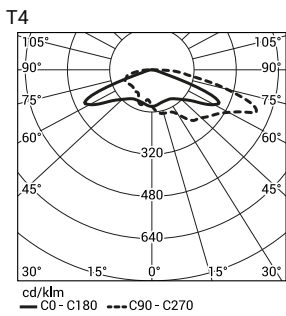

Luminaire CUT LED in standard has following functions of intelligent power supply:

- Connection to outside control system by DALI interface (operation of analog signal 1-10V as an option),
- Possibility of programming multistage dimming of luminaire, up to 5 intervals in the range of from 10 to 100% of nominal power,
- Temperature protection of LED module (from overheating) in case of unintentional luminaire operation during the,
- Regulation of power / luminous flux – the option of setting another value than the catalogue in the range of 30-100% of nominal one,

Accetable quantity of luminaires CUT LED on one circuit, protected by:

Overcurrent switches MCB type B or C

Luminaire	Typ	2A	4A	6A	10A	16A	20A	25A
CUT LED 24, 36W	B	2	5	10	16	26	32	40
	C	2	10	15	27	44	54	67
CUT LED 48, 72W	B	1	2	4	6	11	13	17
	C	1	4	6	11	18	22	28

Fuse – type gG and GL

Luminaire	2A	4A	6A	10A	16A	20A	25A
CUT LED 24, 36W	4	9	14	25	39	50	62
CUT LED 48, 72W	1	2	11	19	30	38	47