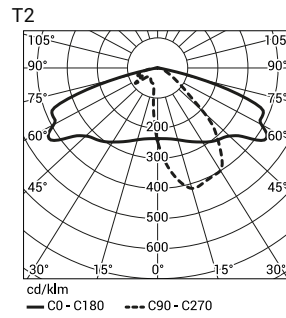

Luminaire CUT LED in standard has following functions of intelligent power supply:

- Connection to outside control system by DALI interface (operation of analog signal 1-10V as an option),
- Possibility of programming multistage dimming of luminaire, up to 5 intervals in the range of from 10 to 100% of nominal power,
- Temperature protection of LED module (from overheating) in case of unintentional luminaire operation during the,
- Regulation of power / luminous flux – the option of setting another value than the catalogue in the range of 30-100% of nominal one,

Accetable quantity of luminaires CUT LED on one circuit, protected by:

Overcurrent switches MCB type B or C

Luminaire	Typ	2A	4A	6A	10A	16A	20A	25A
CUT LED 24, 36W	B	2	5	10	16	26	32	40
	C	2	10	15	27	44	54	67
CUT LED 48, 72W	B	1	2	4	6	11	13	17
	C	1	4	6	11	18	22	28

Fuse – type gG and GL

Luminaire	2A	4A	6A	10A	16A	20A	25A
CUT LED 24, 36W	4	9	14	25	39	50	62
CUT LED 48, 72W	1	2	11	19	30	38	47