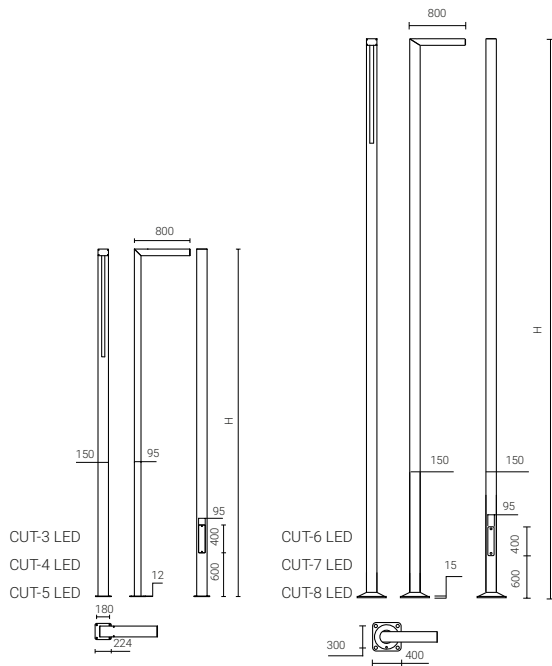

Directive: 2014/35/UE (Official Journal of the UE L 96/357 29.03.2014), 2014/30/UE (Official Journal of the UE L 96/79 29.03.2014), 2011/65/UE, 2009/125/EC

Product can be anodized in 10 colours, with gloss option

Finish: option of elastomer protection in the colour of LED lighting sets up to the height of 350 mm (as standard for C163, C165, C175, C178 interference colors)