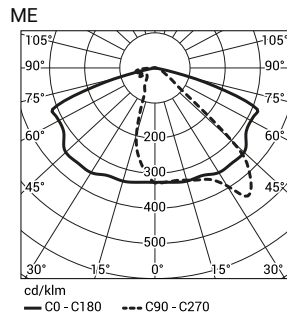

Luminaire CUT LED in standard has following functions of intelligent power supply:

- Connection to outside control system by DALI interface (operation of analog signal 1-10V as an option),
- Possibility of programming multistage dimming of luminaire, up to 5 intervals in the range of from 10 to 100% of nominal power,
- Temperature protection of LED module (from overheating) in case of unintentional luminaire operation during the,
- Regulation of power / luminous flux – the option of setting another value than the catalogue in the range of 30-100% of nominal one,

Accetable quantity of luminaires CUT LED on one circuit, protected by:

Overcurrent switches MCB type B or C

Luminaire	Typ	2A	4A	6A	10A	16A	20A	25A
CUT LED 24, 36W	B	2	5	10	16	26	32	40
	C	2	10	15	27	44	54	67
CUT LED 48, 72W	B	1	2	4	6	11	13	17
	C	1	4	6	11	18	22	28

Fuse – type gG and GL

Luminaire	2A	4A	6A	10A	16A	20A	25A
CUT LED 24, 36W	4	9	14	25	39	50	62
CUT LED 48, 72W	1	2	11	19	30	38	47