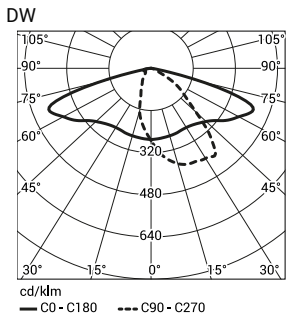

Luminaire CUT LED in standard has following functions of intelligent power supply:

- Connection to outside control system by DALI interface (operation of analog signal 1-10V as an option),
- Possibility of programming multistage dimming of luminaire, up to 5 intervals in the range of from 10 to 100% of nominal power,
- Temperature protection of LED module (from overheating) in case of unintentional luminaire operation during the,
- Regulation of power / luminous flux – the option of setting another value than the catalogue in the range of 30-100% of nominal one,

Accetable quantity of luminaires CUT LED on one circuit, protected by:

Overcurrent switches MCB type B or C

Luminaire	Typ	2A	4A	6A	10A	16A	20A	25A
CUT LED 24, 36W	B	2	5	10	16	26	32	40
	C	2	10	15	27	44	54	67
CUT LED 48, 72W	B	1	2	4	6	11	13	17
	C	1	4	6	11	18	22	28

Fuse – type gG and GL

Luminaire	2A	4A	6A	10A	16A	20A	25A
CUT LED 24, 36W	4	9	14	25	39	50	62
CUT LED 48, 72W	1	2	11	19	30	38	47