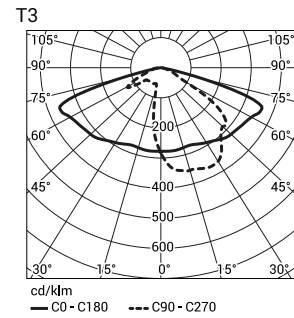

Luminaire CUT LED in standard has following functions of intelligent power supply:

- Connection to outside control system by DALI interface (operation of analog signal 1-10V as an option),
- Possibility of programming multistage dimming of luminaire, up to 5 intervals in the range of from 10 to 100% of nominal power,
- Temperature protection of LED module (from overheating) in case of unintentional luminaire operation during the,
- Regulation of power / luminous flux – the option of setting another value than the catalogue in the range of 30-100% of nominal one,

Accetable quantity of luminaires CUT LED on one circuit, protected by:

Overcurrent switches MCB type B or C

Luminaire	Typ	2A	4A	6A	10A	16A	20A	25A
CUT LED 24, 36W	B	2	5	10	16	26	32	40
	C	2	10	15	27	44	54	67
CUT LED 48, 72W	B	1	2	4	6	11	13	17
	C	1	4	6	11	18	22	28

Fuse – type gG and GL

Luminaire	2A	4A	6A	10A	16A	20A	25A
CUT LED 24, 36W	4	9	14	25	39	50	62
CUT LED 48, 72W	1	2	11	19	30	38	47